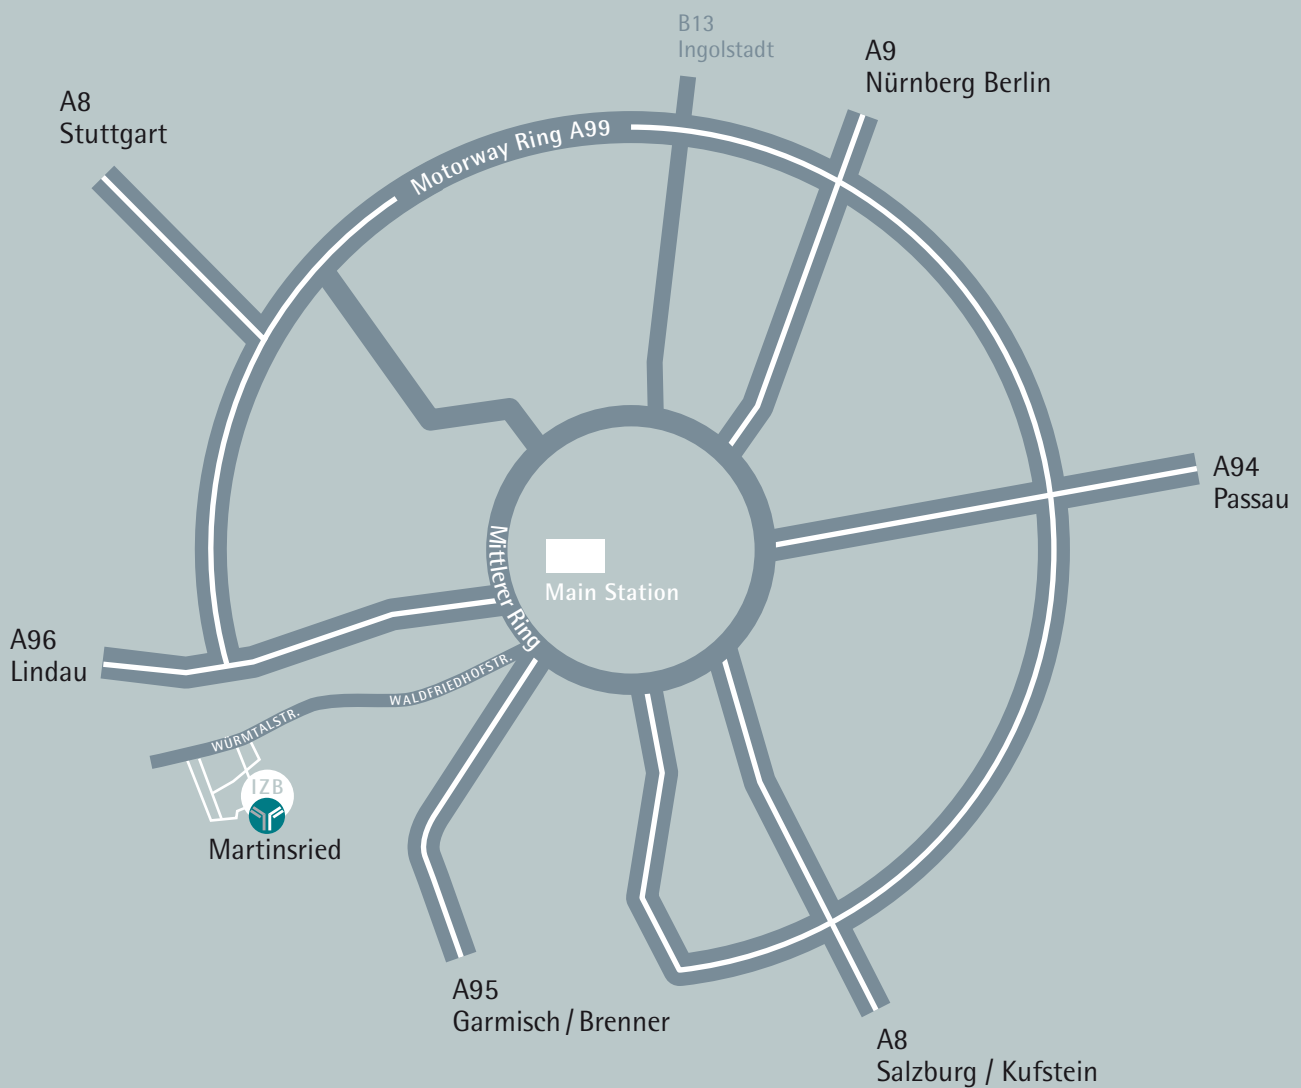

TRION Research is located in the South West of Munich.

- From Munich airport by cab: approximately 40–45 min, 60 EUR
- From Munich main station by cab: approximately 15 min, 20 EUR
- From Munich main station by public transport: approximately 30 min, U2 direction "Messestadt Ost", change at "Sendlinger Tor" to U6 direction "Klinikum Großhadern", change at "Großhadern" to bus 266 direction "Planegg", stop "Martinsried, IZB", 1-min walk